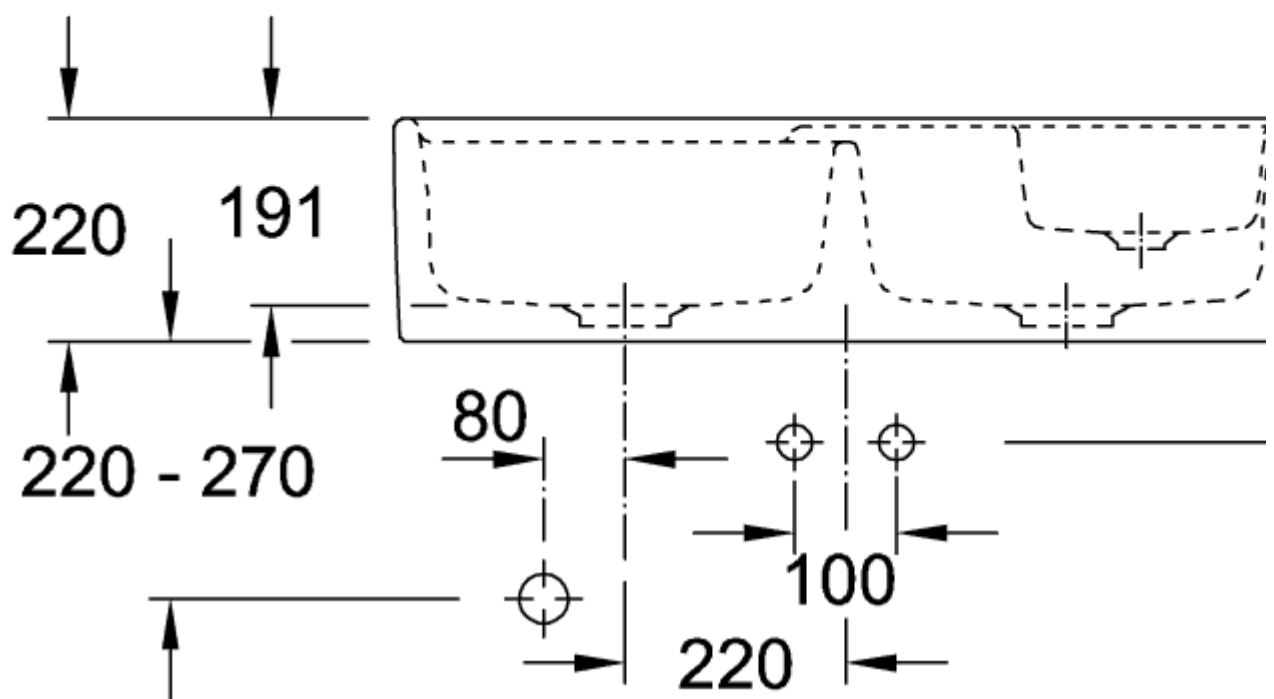

DOUBLE-BOWL SINK DOUBLE-BOWL SINK RECTANGLE

PRODUCT INFORMATION

Article title	Villeroy & Boch Double-bowl sink Double-bowl sink, included Outlet fitting hand-operated, of Ceramic, 895 x 630 mm, Snow White CeramicPlus
Article number	632391KG
Assembly / Assembly type	surface-mounted installation
Assembly instructions	minimum unit width: 90 cm, Installation on a cabinet or wall-mounted consoles.
Scope of delivery	1 x sink , 1 x basket strainer waste 1 x fastening set for installation on an undersink cabinet
Length in mm	630
Width in mm	895
Height in mm	220
Interior depth	180
Collection	Double-bowl sink
Product designation	Double-bowl sink
Material	Ceramic
Other material	Grate: Stainless steel Valve: Stainless steel
Colour designation	Snow White
Other colour designations	Grate: Chrome, Valve: Chrome
Function of the drain fitting	basket strainer waste

TECHNICAL DRAWINGS

632391KG

632391KG