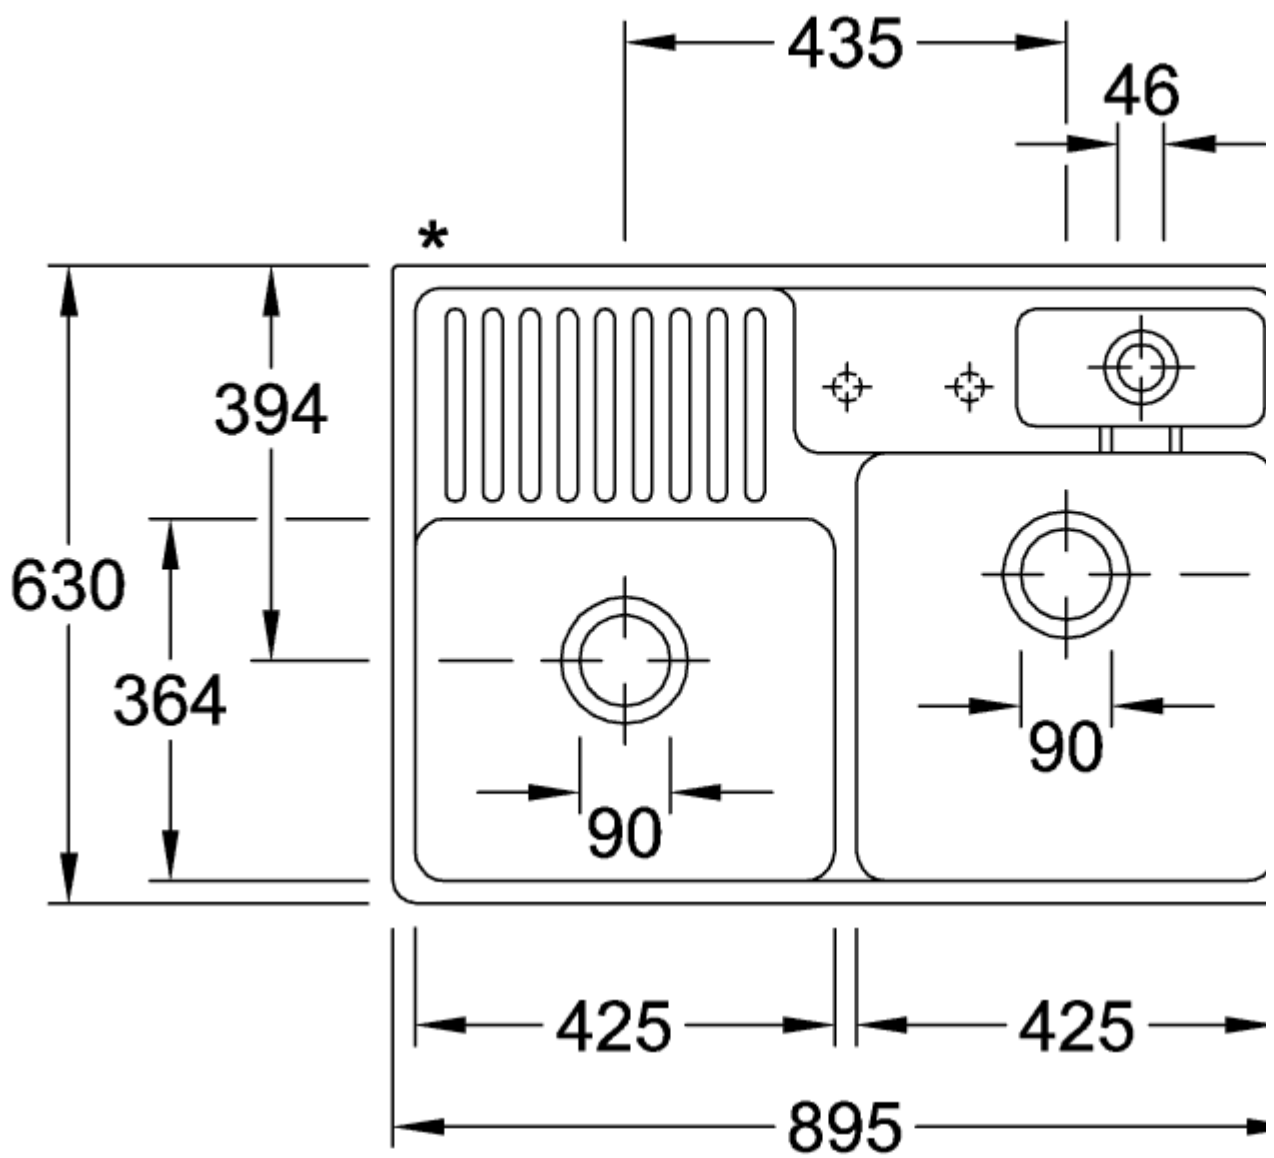

DOUBLE-BOWL SINK DOUBLE-BOWL SINK RECTANGLE

PRODUCT INFORMATION

Article title	Villeroy & Boch Double-bowl sink Double-bowl sink, included Outlet fitting hand-operated, of Ceramic, 895 x 630 mm, Snow White CeramicPlus
Article number	632391KG
Assembly / Assembly type	surface-mounted installation
Assembly instructions	minimum unit width: 90 cm, Installation on a cabinet or wall-mounted consoles.
Scope of delivery	1 x sink , 1 x basket strainer waste 1 x fastening set for installation on an undersink cabinet
Length in mm	630
Width in mm	895
Height in mm	220
Interior depth	180
Collection	Double-bowl sink
Product designation	Double-bowl sink
Material	Ceramic
Other material	Grate: Stainless steel Valve: Stainless steel
Colour designation	Snow White
Other colour designations	Grate: Chrome, Valve: Chrome
Function of the drain fitting	basket strainer waste

TECHNICAL DRAWINGS

632391KG

632391KG