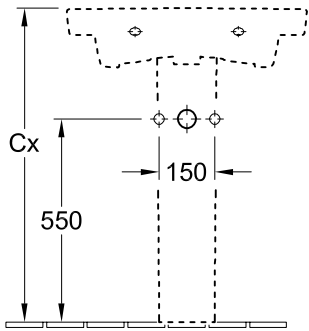

WASHBASINS SUBWAY 2.0

PRODUCT INFORMATION

1 . POSITION

Model	711467
Width	650 mm
Depth	490 mm
Weight	19,75 kg
Description	Sanitary porcelain Also available in CeramicPlus
Tap fitting / Tap hole remark	without tap hole
Overflow remark	with overflow
Material	Sanitary porcelain
Specification texts	Subway 2.0; Washbasin; Sanitary porcelain; Size: 650 x 490 mm; Oval; without tap hole; with overflow

Position pedestal to determine Cx