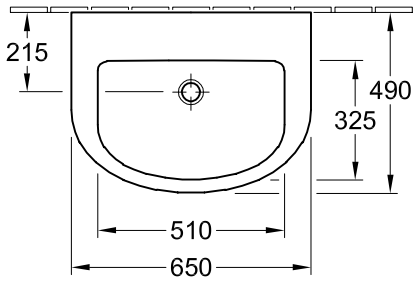

WASHBASINS SUBWAY 2.0

PRODUCT INFORMATION

1 . POSITION

Model	711467
Width	650 mm
Depth	490 mm
Weight	19,75 kg
Description	Sanitary porcelain Also available in CeramicPlus
Tap fitting / Tap hole remark	without tap hole
Overflow remark	with overflow
Material	Sanitary porcelain
Specification texts	Subway 2.0; Washbasin; Sanitary porcelain; Size: 650 x 490 mm; Oval; without tap hole; with overflow

Position pedestal to determine Cx