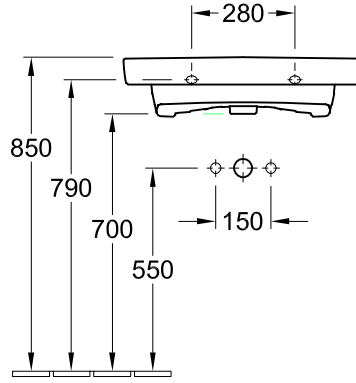

WASHBASINS SUBWAY 2.0

PRODUCT INFORMATION

1 . POSITION

Model	711467
Width	650 mm
Depth	490 mm
Weight	19,75 kg
Description	Sanitary porcelain Also available in CeramicPlus
Tap fitting / Tap hole remark	without tap hole
Overflow remark	with overflow
Material	Sanitary porcelain
Specification texts	Subway 2.0; Washbasin; Sanitary porcelain; Size: 650 x 490 mm; Oval; without tap hole; with overflow

Position pedestal to determine Cx