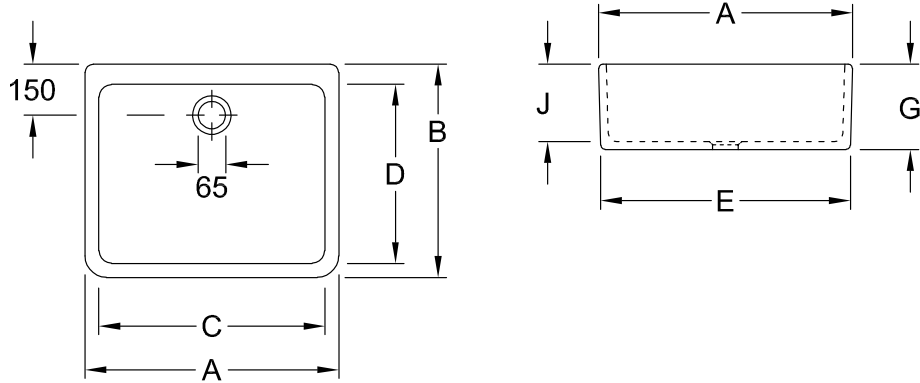

COMMERCIAL MODEL, COMMERCIAL MODELS, ACCESSORIES O.NOVO

PRODUCT INFORMATION

1 . POSITION

Model	632100
Width	495 mm
Height	170 mm
Depth	400 mm
Weight	15,8 kg
Description	Sanitary porcelain fastening with profile iron
Overflow remark	with overflow
Material	Sanitary porcelain
Specification texts	O.novo; Sink; Sanitary porcelain; Size: 495 x 170 x 400 mm; with overflow; fastening with profile iron

COLOURS

White Alpin	63210001	4022693021984
White Alpin AntiBac	632100T1	4022693454331
White Alpin CeramicPlus	632100R1	4022693366924

TECHNICAL DRAWINGS

632100

	A	B	C	D	E	G	J
6321 00	495	400	455	330	485	170	150
6321 10	495	400	455	330	485	170	150
6322 00	595	500	555	430	585	200	180
6322 10	595	500	555	430	585	200	180
6327 00	695	500	655	430	685	200	180