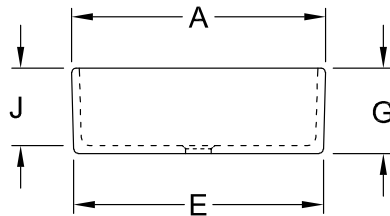

TECHNICAL DRAWINGS

632100

	A	B	C	D	E	G	J
6321 00	495	400	455	330	485	170	150
6321 10	495	400	455	330	485	170	150
6322 00	595	500	555	430	585	200	180
6322 10	595	500	555	430	585	200	180
6327 00	695	500	655	430	685	200	180