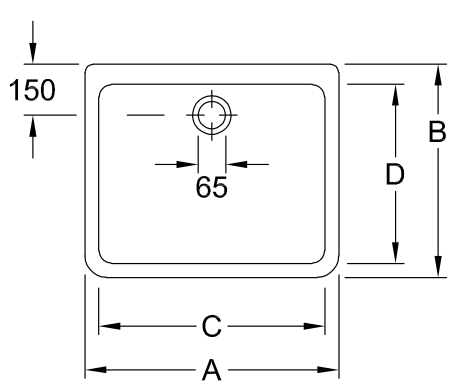

TECHNICAL DRAWINGS

632100

	A	B	C	D	E	G	J
6321 00	495	400	455	330	485	170	150
6321 10	495	400	455	330	485	170	150
6322 00	595	500	555	430	585	200	180
6322 10	595	500	555	430	585	200	180
6327 00	695	500	655	430	685	200	180