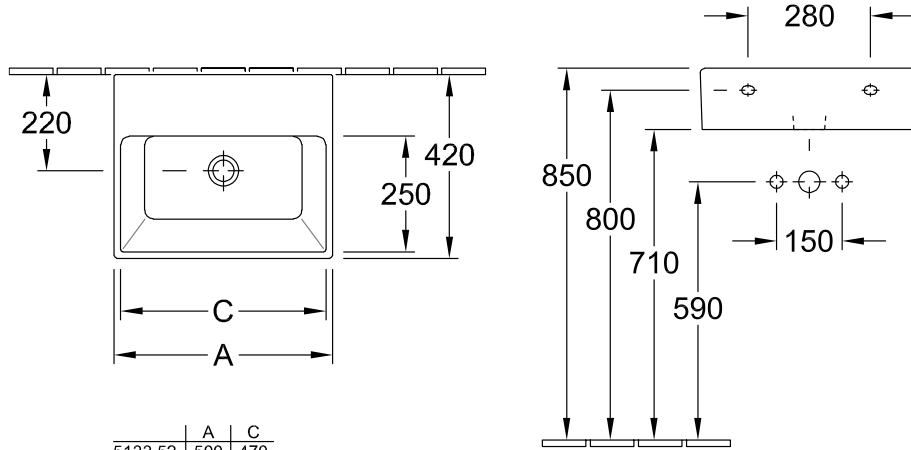

WASHBASINS MEMENTO

PRODUCT INFORMATION

1 . POSITION

Model	51336F
Width	600 mm
Depth	420 mm
Weight	18 kg
Description	ground underside Sanitary porcelain CeramicPlus wall fixation incl. template Furniture programme MEMENTO to match, Furniture programme LEGATO to match
Tap fitting / Tap hole remark	for wall-mounted washbasin mixer, without tap hole, If a wall-mounted tap fitting is to be used, we recommend CULT, art. no. 36 812 960 00, with a projection of 210 mm (available from Dornbracht). For details see the Tap fittings price list.
Overflow remark	without overflow, Please note: unclosable outlet valve must be used with models without overflow
Material	Sanitary porcelain
Specification texts	Memento; Washbasin; Sanitary porcelain; Size: 600 x 420 mm; Angular; ground underside; for wall-mounted washbasin mixer, without tap hole; If a wall-mounted tap fitting is to be used, we recommend CULT, art. no. 36 812 960 00, with a projection of 210 mm (available from Dornbracht). For details see the Tap fittings price list.; without overflow; Please note: unclosable outlet valve must be used with models without overflow; wall fixation; incl. template

COLOURS

White Alpin	51336F01	4047289985907
White Alpin CeramicPlus	51336FR1	4047289985914
Star White CeramicPlus	51336FR2	4047289985921
Glossy Black CeramicPlus	51336FS0	4047289985938

TECHNICAL DRAWINGS

51336F

	A	C
5133 52	500	470
5133 53	500	470
5133 5J	500	470
5133 5F	500	470
5133 62	600	565
5133 63	600	565
5133 6J	600	565
5133 6F	600	565