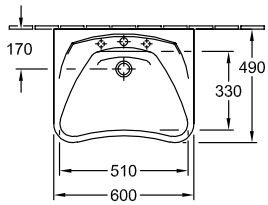

TECHNICAL DRAWINGS

711961

DE