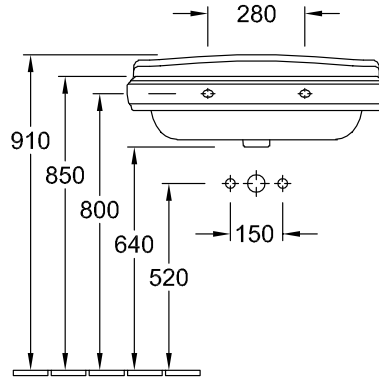

TECHNICAL DRAWINGS

710175

7232 00