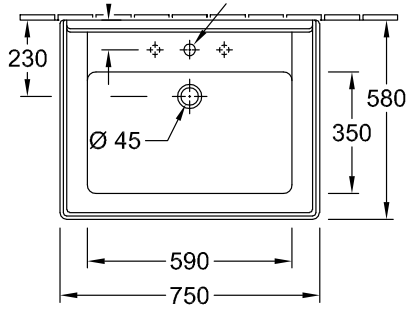

TECHNICAL DRAWINGS

710175

7232 00