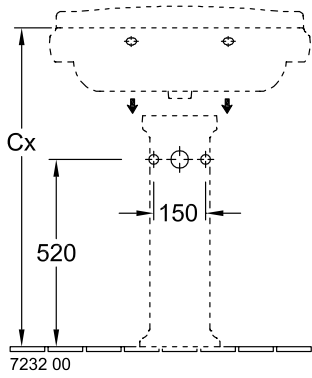

TECHNICAL DRAWINGS

710175

7232 00