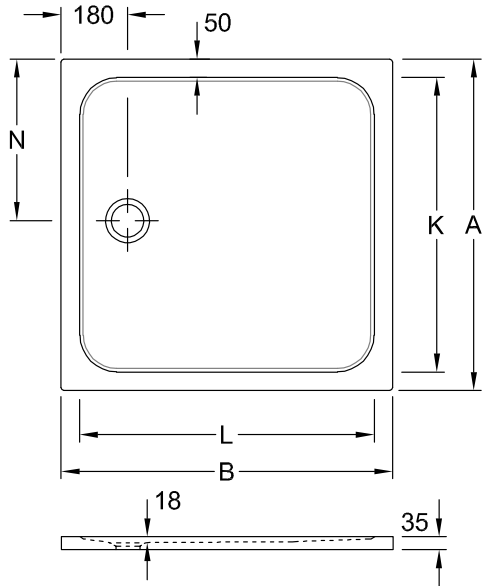

SHOWER TRAY, SHOWER TRAYS (CERAMICS), SHOWER TRAYS, SQUARE SHOWER TRAYS LIFETIME PLUS

PRODUCT INFORMATION

1 . POSITION

Model	6223B3
Width	800 mm
Height	35 mm
Length	800 mm
Weight	23,05 kg
Description	<p>Ceramic Extra-flat design for surface-mounting or flush-fit installation., 4 sides glazed, The installation height of the shower can be reduced by 30mm if outlet fitting 9226 00 XX is used. Please note: this outlet fitting does not conform to EN 274. Ceramic available in White Alpin (01) with anti-slip class B (PN18), Taupe (TP) and Ardoise (W9) with anti-slip class A (PN12). slip-resistant the installation height of the shower tray can be reduced by 30 mm if the outlet fitting 9226 00 XX is used. EN 251</p>
Material	Ceramic
Specification texts	<p>Lifetime Plus; Square shower tray; Ceramic; Size: 800 x 800 x 35 mm; Square; the installation height of the shower tray can be reduced by 30 mm if the outlet fitting 9226 00 XX is used.; EN 251</p>

COLOURS

White Alpin	6223B301	4051202494452
Taupe Anti-slip	6223B3TP	4051202494445
Ardoise Anti-slip	6223B3W9	4051202466916

TECHNICAL DRAWINGS

6223B3

	A	B	K	L	N
6223 J5	1000	1000	900	900	500
6223 D4	900	900	800	800	450
6223 B3	800	800	700	700	400